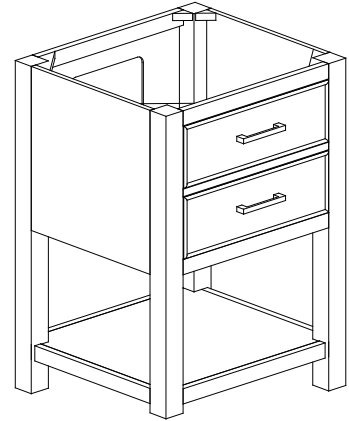

Avanity

BROOKS-V24-CG/BROOKS-V24-WT

Features

- Solid poplar wood frame, poplar veneer MDF
- 1 soft-close drawer, 1 open shelf
- Brushed nickel finished hardware
- Adjustable height levelers

Colors / Finishes

- Chilled Gray
- White

Nominal Dimension

- 24W x 21.5D x 34H inches

Components

Mirror	14000-M24-CG	14000-MC24-CG	
	14000-M24-WT	14000-MC24-WT	
Vanity Top	SUT25BK-R	SUT25GB-R	SUT25CW-R
	SUT25BK	SUT25GB	SUT25CW
Sink	CUM20WT-R	CUM18WT	CUM18LN

Product Diagrams

Avanity

EUT25CW-RS
SUT25CW-RS

Features

- Top cutout for single undermount Rectangular Sink
- Top pre-drilled for 8" widespread faucet
- 4" backsplash included

Caractéristiques

- Découpe supérieure pour évier rectangulaire encastré simple
- Haut pré-percé pour robinet large de 8 "
- Dosseret de 4 "inclus

Colors / Couleurs

- Cala White / Cala Blanc
- Carrara White / Blanc de Carrare

Nominal Dimension / Dimension Nominale

- 25W x 22D x 8.7H inches | 635 x 560 x 221 mm

Product Diagrams / Diagrammes Produit