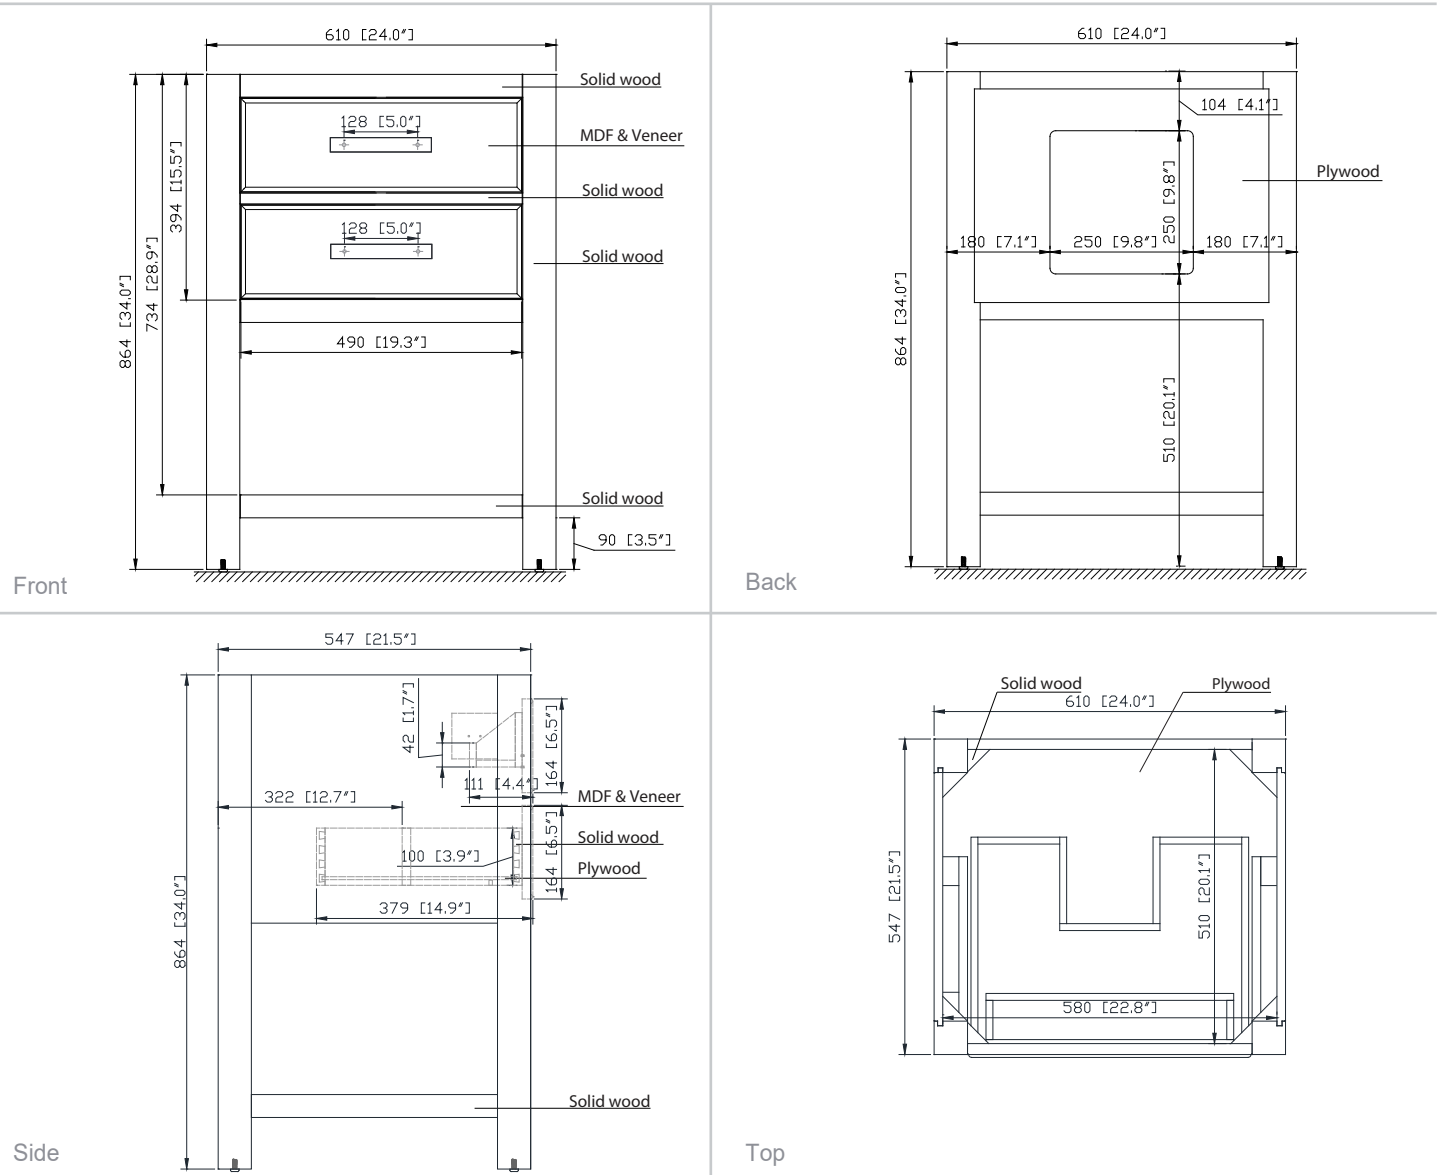

Avanity

BROOKS-V24-CG/BROOKS-V24-WT

Features

- Solid poplar wood frame, poplar veneer MDF
- 1 soft-close drawer, 1 open shelf
- Brushed nickel finished hardware
- Adjustable height levelers

Colors / Finishes

- Chilled Gray
- White

Nominal Dimension

- 24W x 21.5D x 34H inches

Components

Mirror	14000-M24-CG	14000-MC24-CG	
	14000-M24-WT	14000-MC24-WT	
Vanity Top	SUT25BK-R	SUT25GB-R	SUT25CW-R
	SUT25BK	SUT25GB	SUT25CW
Sink	CUM20WT-R	CUM18WT	CUM18LN

Product Diagrams

Avanity

EUT25CW-RS
SUT25CW-RS

Features

- Top cutout for single undermount Rectangular Sink
- Top pre-drilled for 8" widespread faucet
- 4" backsplash included

Caractéristiques

- Découpe supérieure pour évier rectangulaire encastré simple
- Haut pré-percé pour robinet large de 8 "
- Dosseret de 4 "inclus

Colors / Couleurs

- Cala White / Cala Blanc
- Carrara White / Blanc de Carrare

Nominal Dimension / Dimension Nominale

- 25W x 22D x 8.7H inches | 635 x 560 x 221 mm

Product Diagrams / Diagrammes Produit